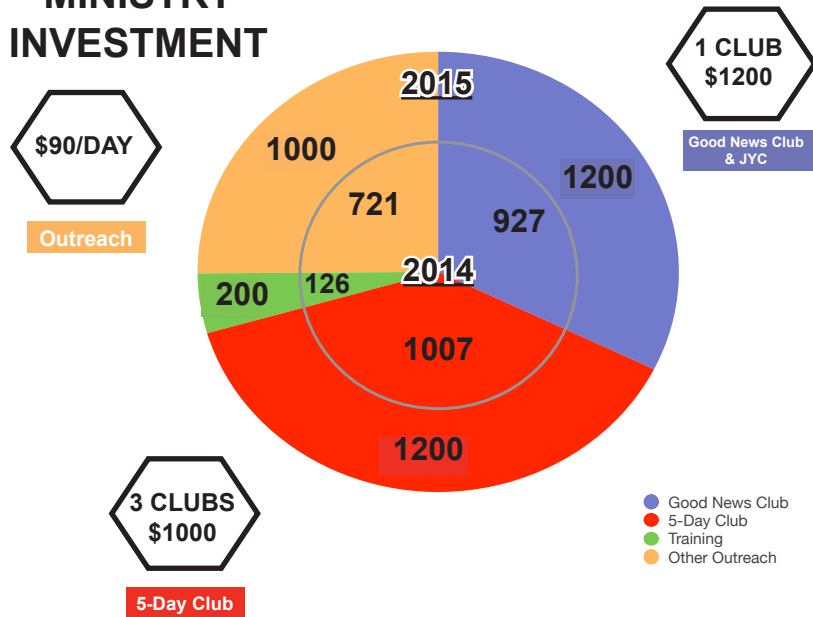

Child Evangelism Fellowship® 2015 Projected Growth

The Mission Field - *Child Evangelism Fellowship* of Southeast Wisconsin is comprised of 7 counties including: Racine, Kenosha, Milwaukee, Ozaukee, Sheboygan, Waukesha, and Washington. This area has a population of approximately 1.8 million people. There are about 350 elementary schools with almost 250,000 children in attendance.

God's heart is revealed in **Matthew 18:14** - *Even so it is not the will of your Father who is in heaven that one of these little ones should perish.* Almost 3000 children have been touched by the ministries of *CEF* of Southeast Wisconsin this past year. We look forward to see what God will do through the ministry in 2015.

MINISTRY INVESTMENT

CEF of Southeast Wisconsin had an operating budget of **\$213,000** for 2014.

The inner circle of this chart shows the number of lives that have been touched by the ministries of *CEF* during 2014. The outer circle reflects the potential of our ministry in 2015.